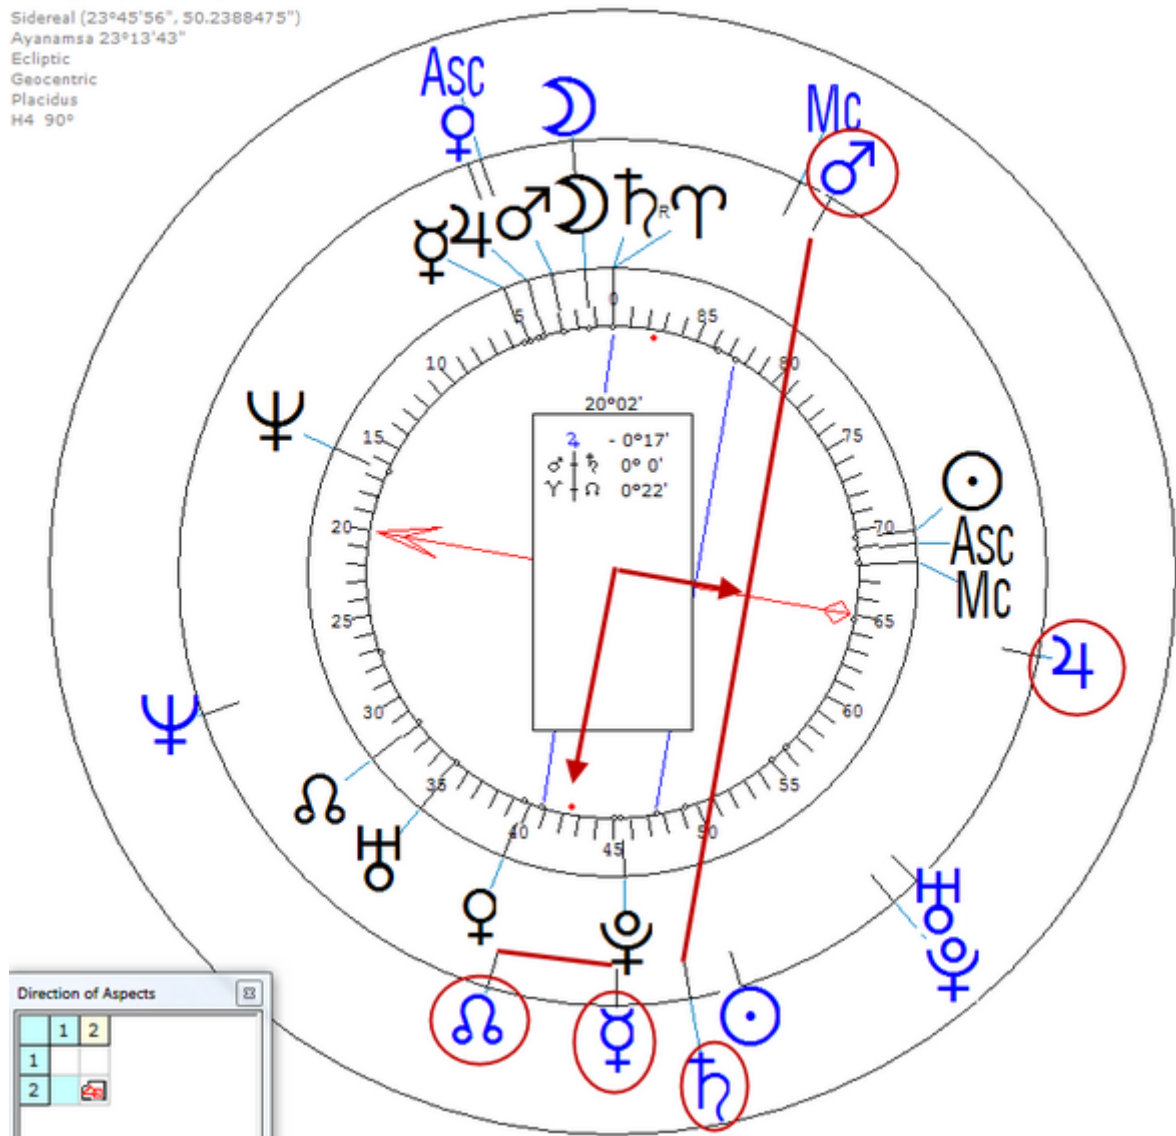

Progressed Lunar Return (Harmonic 4)

Lunar ♀/♋ = Lunar ♂/♌

Lunar ☉/♋ = Lunar ♀

Locklear, Heather

25 September 1961 Mon 17:40 (GMT-8) 34n03 118w15
Los Angeles, California, USA

Sidereal (23°45'56", 50.2388475")

Ayanamsa 23°13'43"

Ecliptic

Geocentric

Placidus

H4 90°